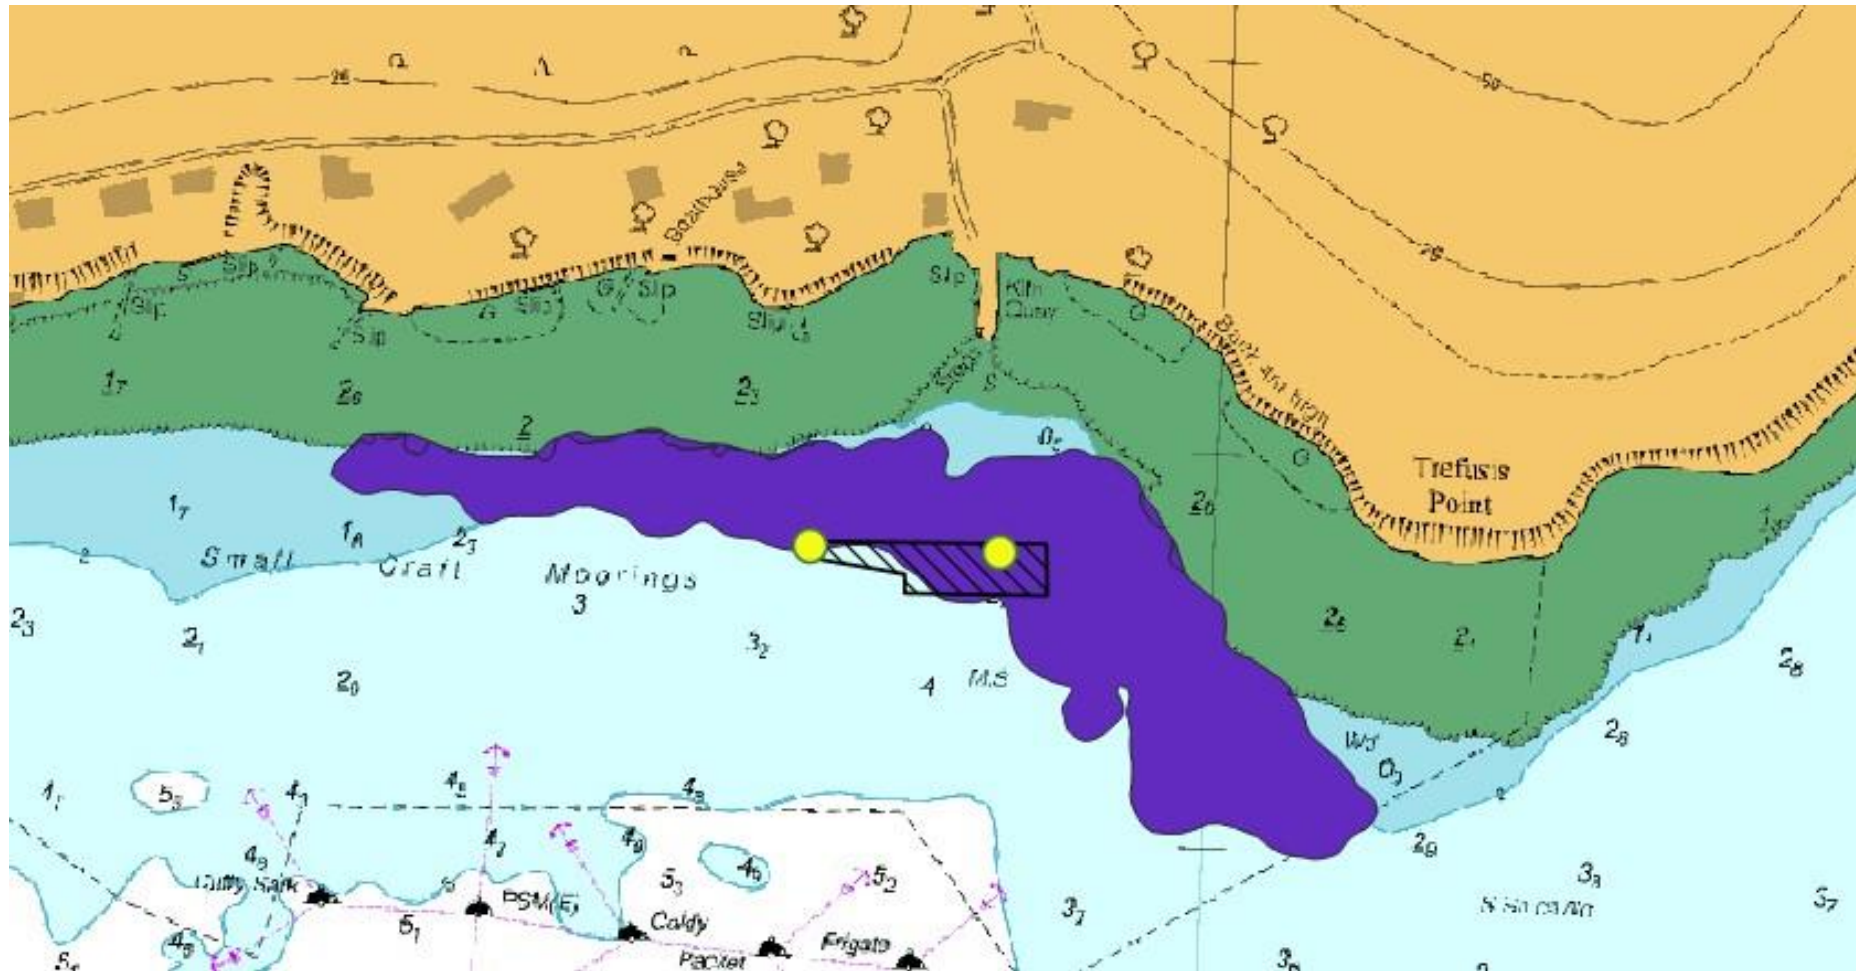

Seagrass extent at Flushing

Extent at Flushing. Purple polygon is seagrass extent. Hatched area is regeneration area within which we are asking harbour users not to anchor. Yellow circles are advanced mooring systems with signs to mark the regeneration area. These are not suitable for mooring.

© UKHO Not suitable for navigation.

Seagrass extent at Gyllyngavse, Swanpool and Maenporth

Purple polygon is seagrass extent. © UKHO Not for navigation

Carrick Roads and St Mawes

Purple polygon is seagrass extent. © UKHO Not for navigation