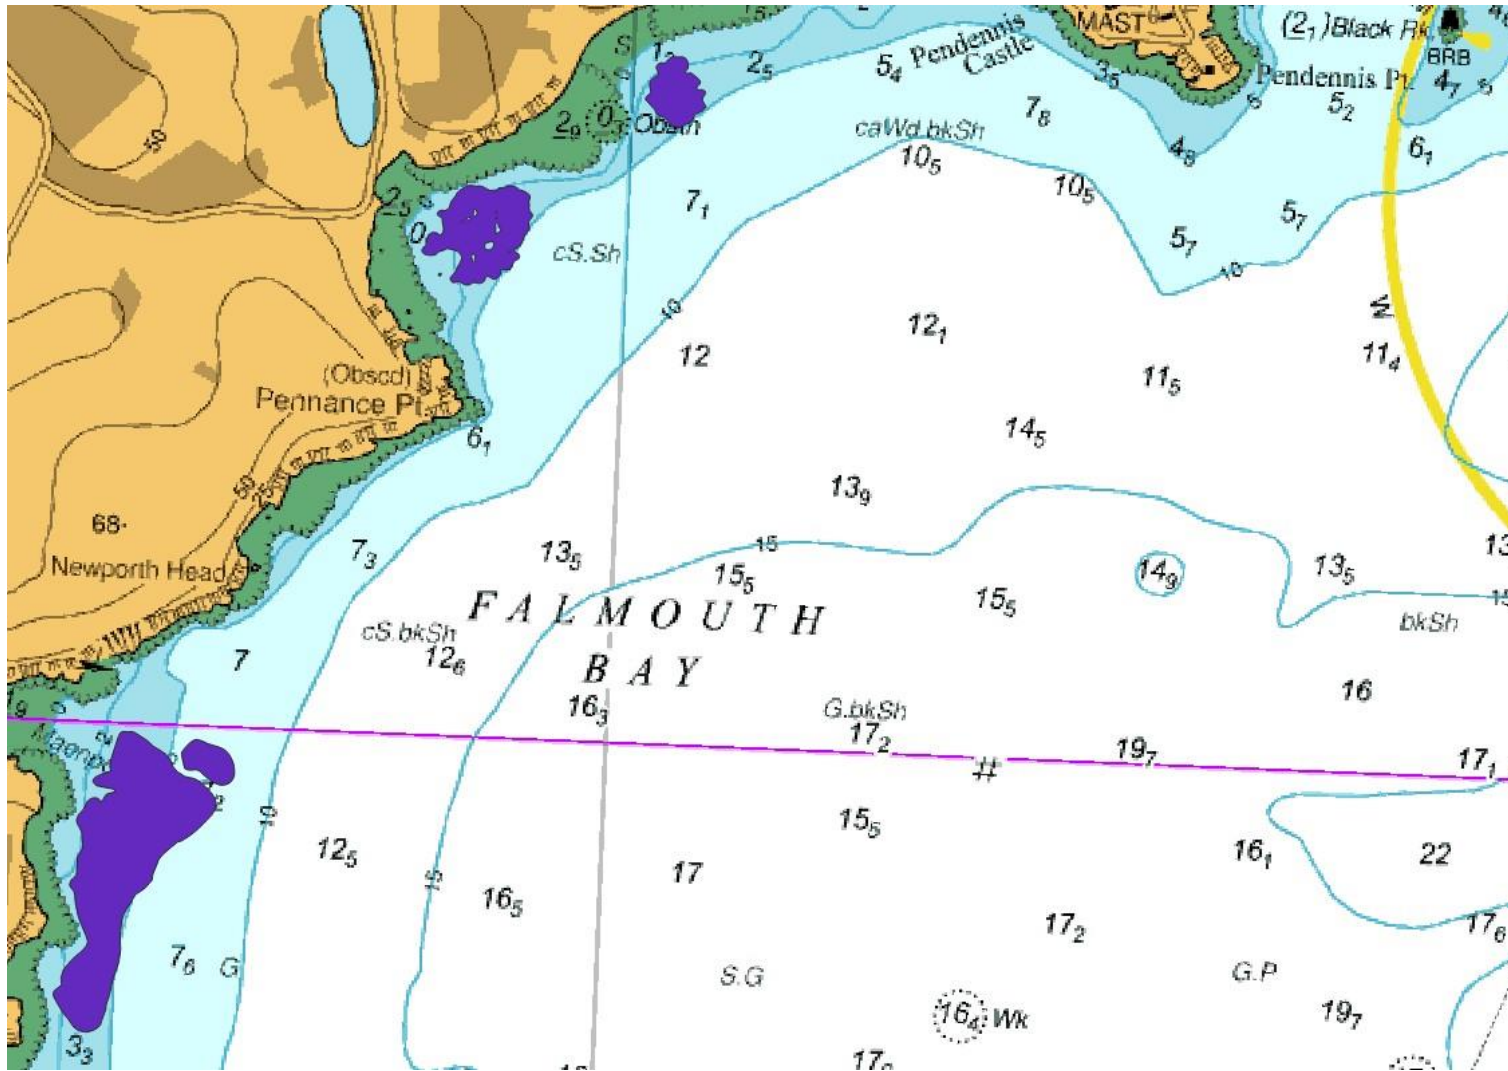

Seagrass extent at Flushing

Extent at Flushing. Purple polygon is seagrass extent. Hatched area is regeneration area within which we are asking harbour users not to anchor. Yellow circles are advanced mooring systems with signs to mark the regeneration area. These are not suitable for mooring.

© UKHO Not suitable for navigation.

Seagrass extent at Gyllyngavse, Swanpool and Maenporth

Purple polygon is seagrass extent. © UKHO Not for navigation

Carrick Roads and St Mawes

Purple polygon is seagrass extent. © UKHO Not for navigation