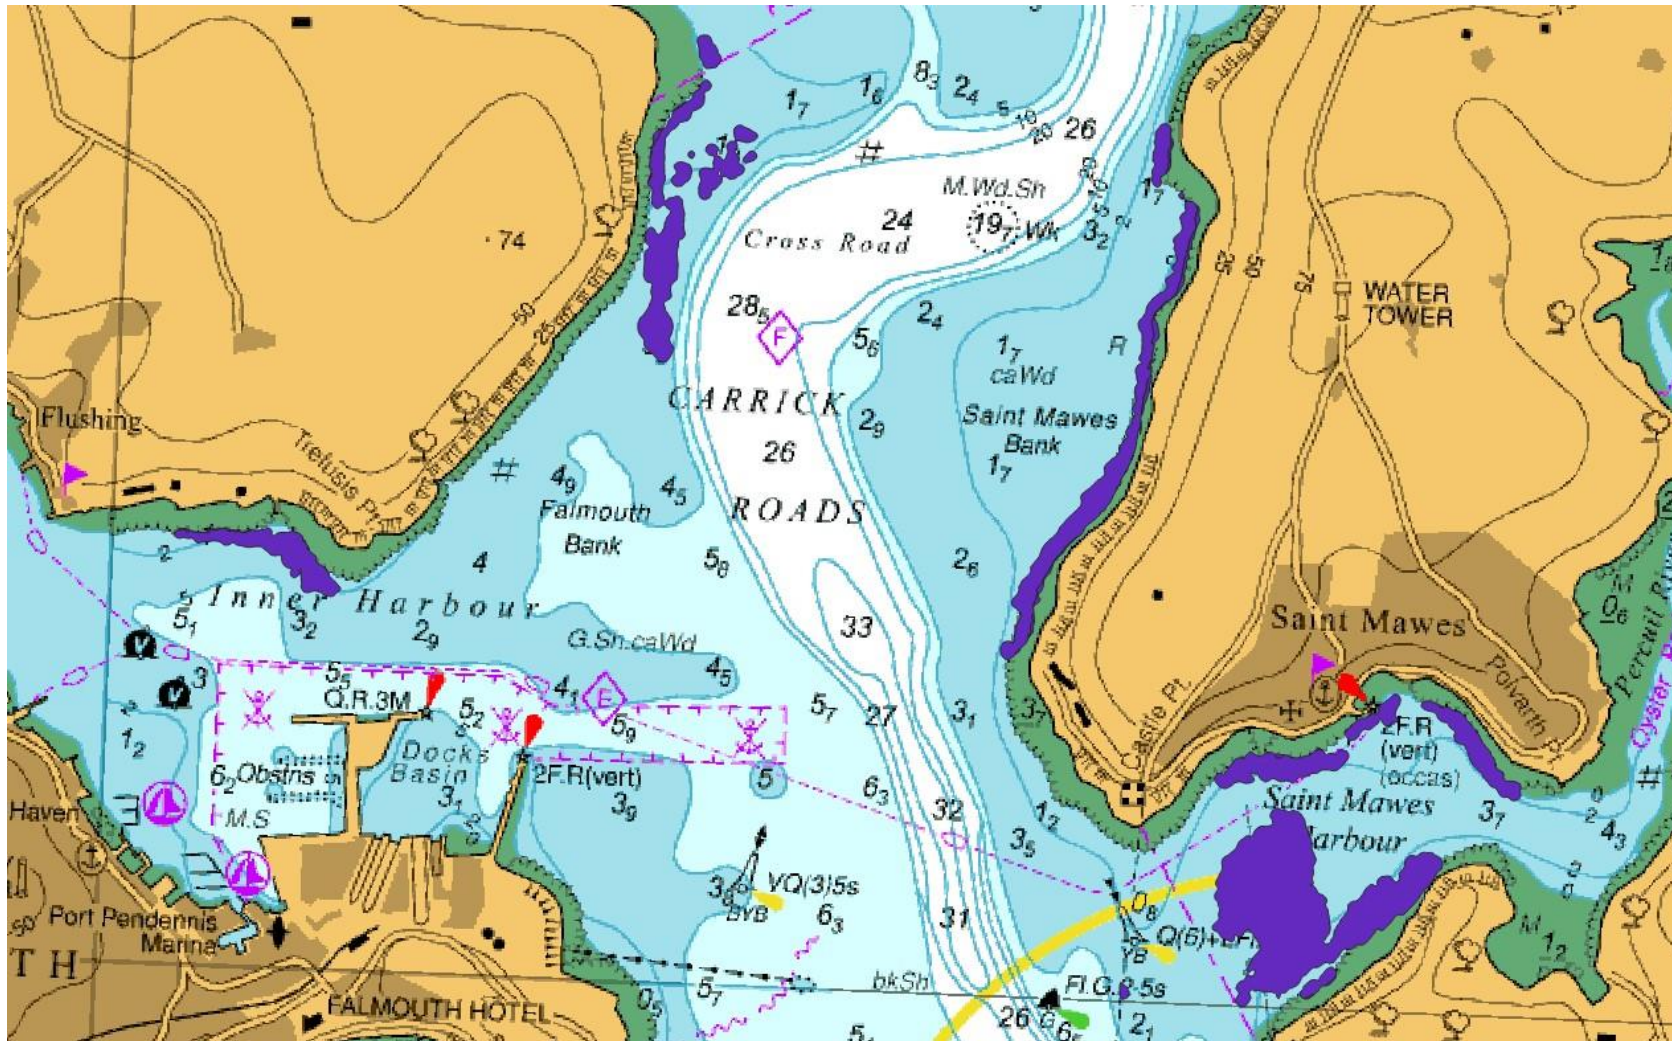

Seagrass extent at Flushing

Extent at Flushing. Purple polygon is seagrass extent. Hatched area is regeneration area within which we are asking harbour users not to anchor. Yellow circles are advanced mooring systems with signs to mark the regeneration area. These are not suitable for mooring.

© UKHO Not suitable for navigation.

Seagrass extent at Gyllyngavse, Swanpool and Maenporth

Purple polygon is seagrass extent. © UKHO Not for navigation

Carrick Roads and St Mawes

Purple polygon is seagrass extent. © UKHO Not for navigation