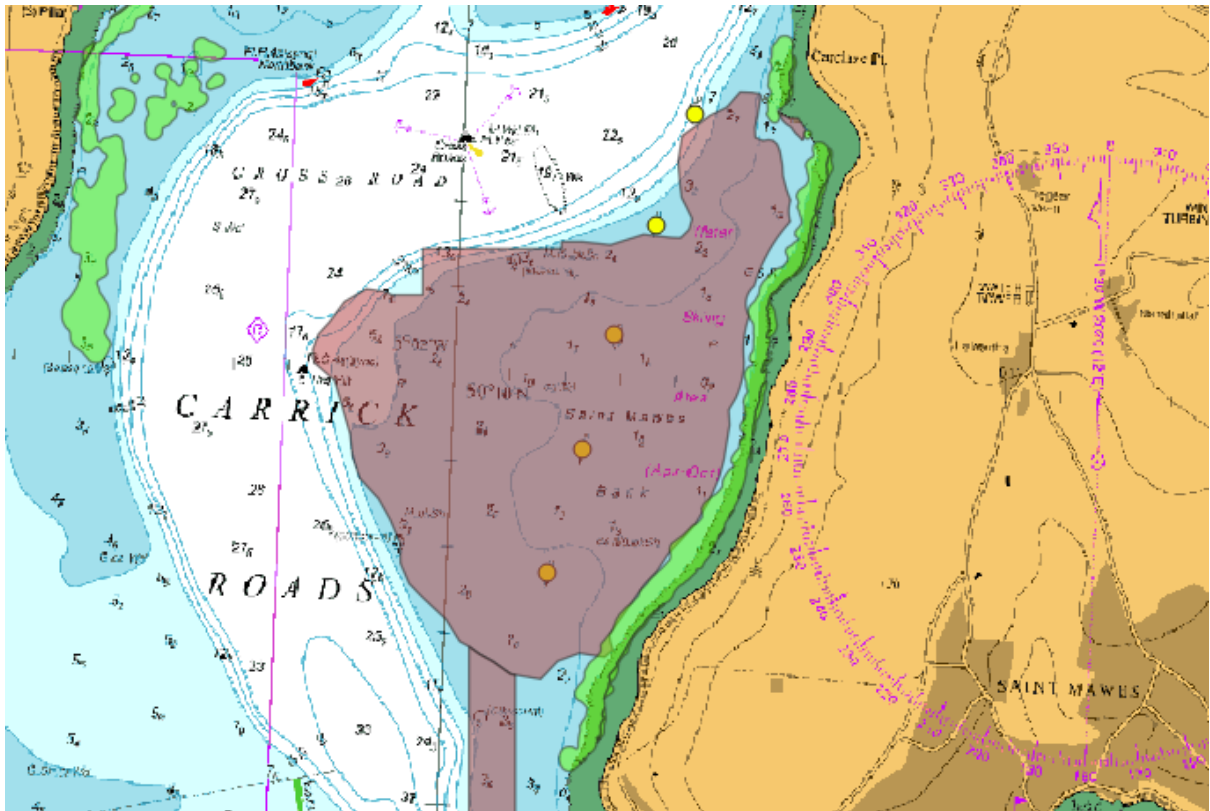

Swanpool, Gyllyngvase and Castle Beaches

© UKHO, not for navigation. Green polygons are seagrass, purple polygons are maerl, yellow are special marks.

St Mawes Bank

© UKHO, not for navigation. Green polygons are seagrass, purple polygons are maerl, yellow are special marks

Carricknath Point

© UKHO, not for navigation. Green polygons are seagrass, purple polygons are maerl, yellow are special marks