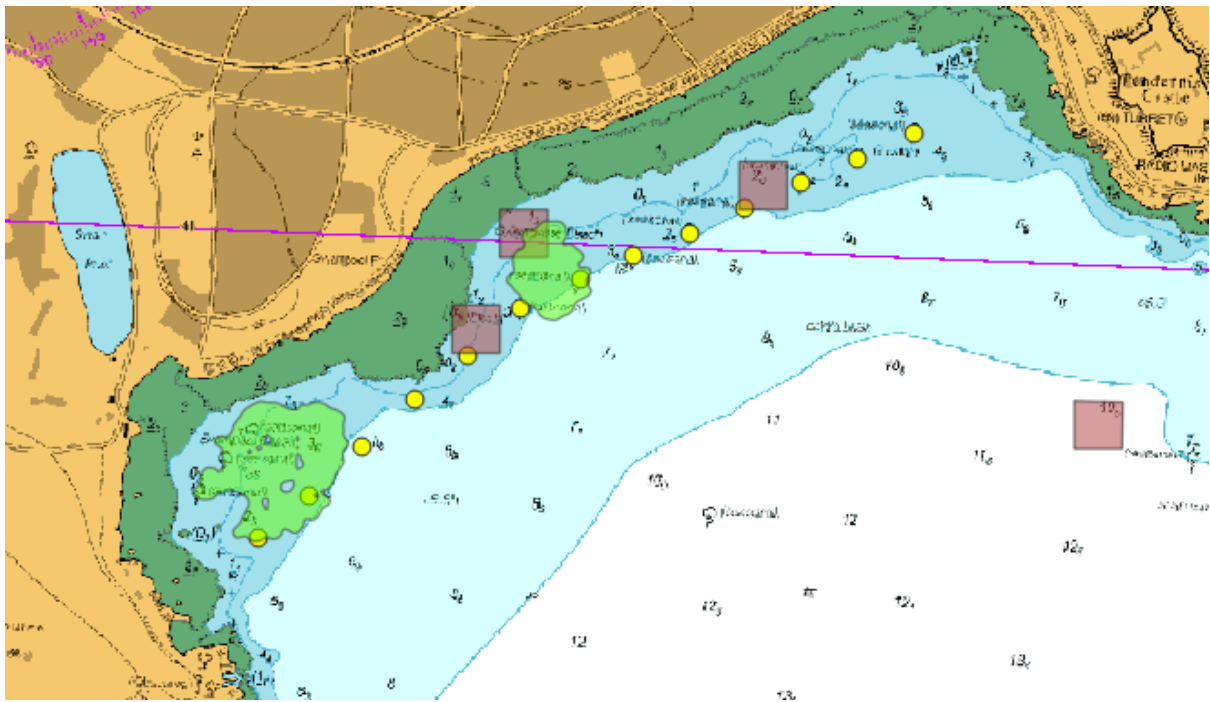

Swanpool, Gyllyngvase and Castle Beaches

© UKHO, not for navigation. Green polygons are seagrass, purple polygons are maerl, yellow are special marks.

St Mawes Bank

© UKHO, not for navigation. Green polygons are seagrass, purple polygons are maerl, yellow are special marks

Carricknath Point

© UKHO, not for navigation. Green polygons are seagrass, purple polygons are maerl, yellow are special marks