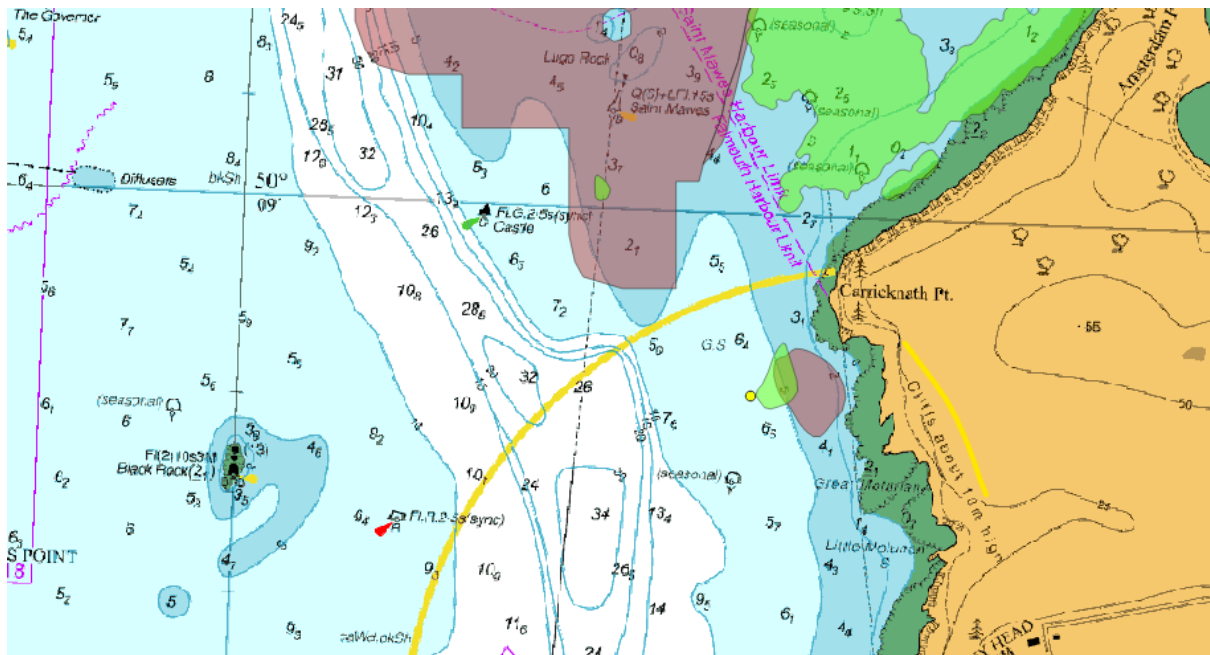

Swanpool, Gyllyngvase and Castle Beaches

© UKHO, not for navigation. Green polygons are seagrass, purple polygons are maerl, yellow are special marks.

St Mawes Bank

© UKHO, not for navigation. Green polygons are seagrass, purple polygons are maerl, yellow are special marks

Carricknath Point

© UKHO, not for navigation. Green polygons are seagrass, purple polygons are maerl, yellow are special marks