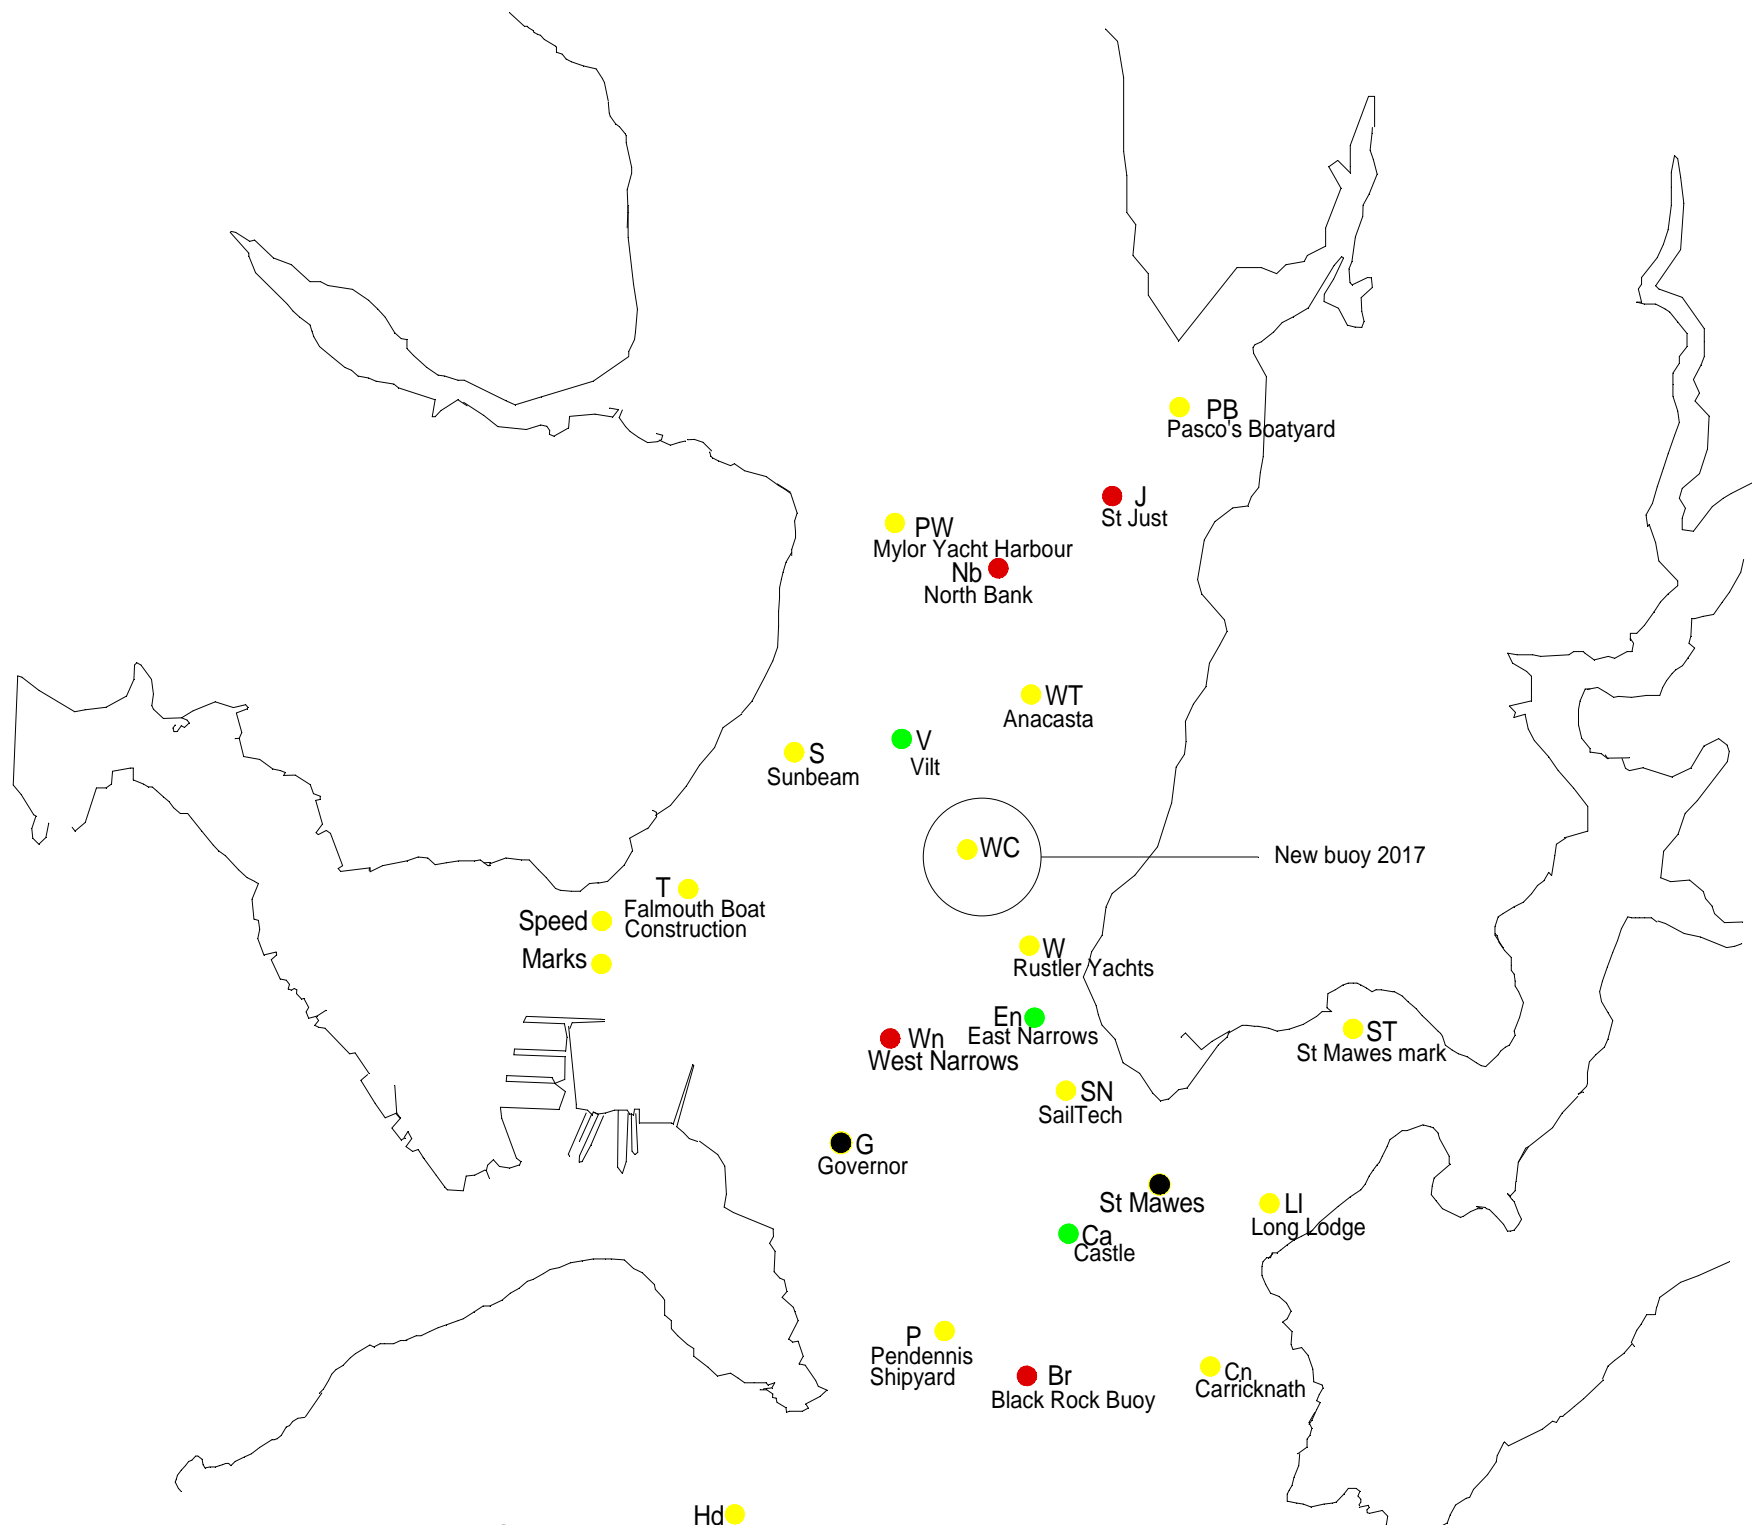

For more information, please see the accompanying pages.

**HARBOUR OFFICE
FALMOUTH
TR11 3JQ**

**M J SANSOM
HARBOUR MASTER**

23 May 2017

POFSA RACE MARKS 2017

Code	Name	Description	Position
A	Northern	Yellow, orange or black inflatable	N50° 08.10' W005° 02.50'
B	Bay	Yellow, orange or black inflatable	N50° 06.50' W005° 00.00'
C	Central	Yellow, orange or black inflatable	N50° 07.20' W005° 02.00'
CN	SKB Sails	Yellow spherical with name	N50° 08.73' W005° 01.22'
E	Budock Vean Hotel	Yellow spherical with name	N50° 05.20' W005° 03.89'
GY	Choak's Pasties	Yellow spherical with name	N50° 08.30' W005° 03.60'
H	Helston	Black inflatable	N50° 05.55' W005° 00.75'
HD	Hine-Downing	Yellow spherical with name	N50° 08.30' W005° 02.50'
M	The Cove Restaurant	Yellow spherical with name	N50° 07.50' W005° 04.80'
N	Nare	Yellow spherical	N50° 05.36' W005° 04.91'
OW	Old Wall	Yellow spherical with letters "POFSA"	N50° 07.35' W005° 00.55'
P	Pendennis Shipyard	Yellow spherical with name	N50° 08.78' W005° 02.10'
PB	Pasco's Boatyard	Yellow spherical with name	N50° 10.75' W005° 01.45'
PD	Pilchard	Yellow spherical with name	N50° 05.80' W005° 04.92'
PW	Mylor Yacht Harbour	Yellow spherical with name	N50° 10.48' W005° 02.37'
R	Meudon Hotel	Yellow spherical with name	N50° 06.04' W005° 04.33'
S	Sunbeam	Yellow spherical with name	N50° 09.99' W005° 02.67'
SN	SailTech	Yellow spherical with name	N50° 09.30' W005° 01.73'
T	Falmouth Boat Construction	Yellow spherical with name	N50° 09.69' W005° 03.00'
W	Rustler Yachts	Yellow spherical with name	N50° 09.60' W005° 01.93'
WT	Ancasta	Yellow spherical with name	N50° 10.13' W005° 01.90'
Z	Penrose Sails	Yellow spherical with name	N50° 08.15' W005° 01.10'
WC	?	Yellow spherical with name	N50° 09.79' W005° 02.08'

NB. Marks in blue font are laid and recovered on a daily race-by-race basis

M
The Cove Restaurant

Gy
Choak's Pasties

Hd
Headland

HD
Hine-Downing

A
Northern

Z
Penrose Sails

C
Central